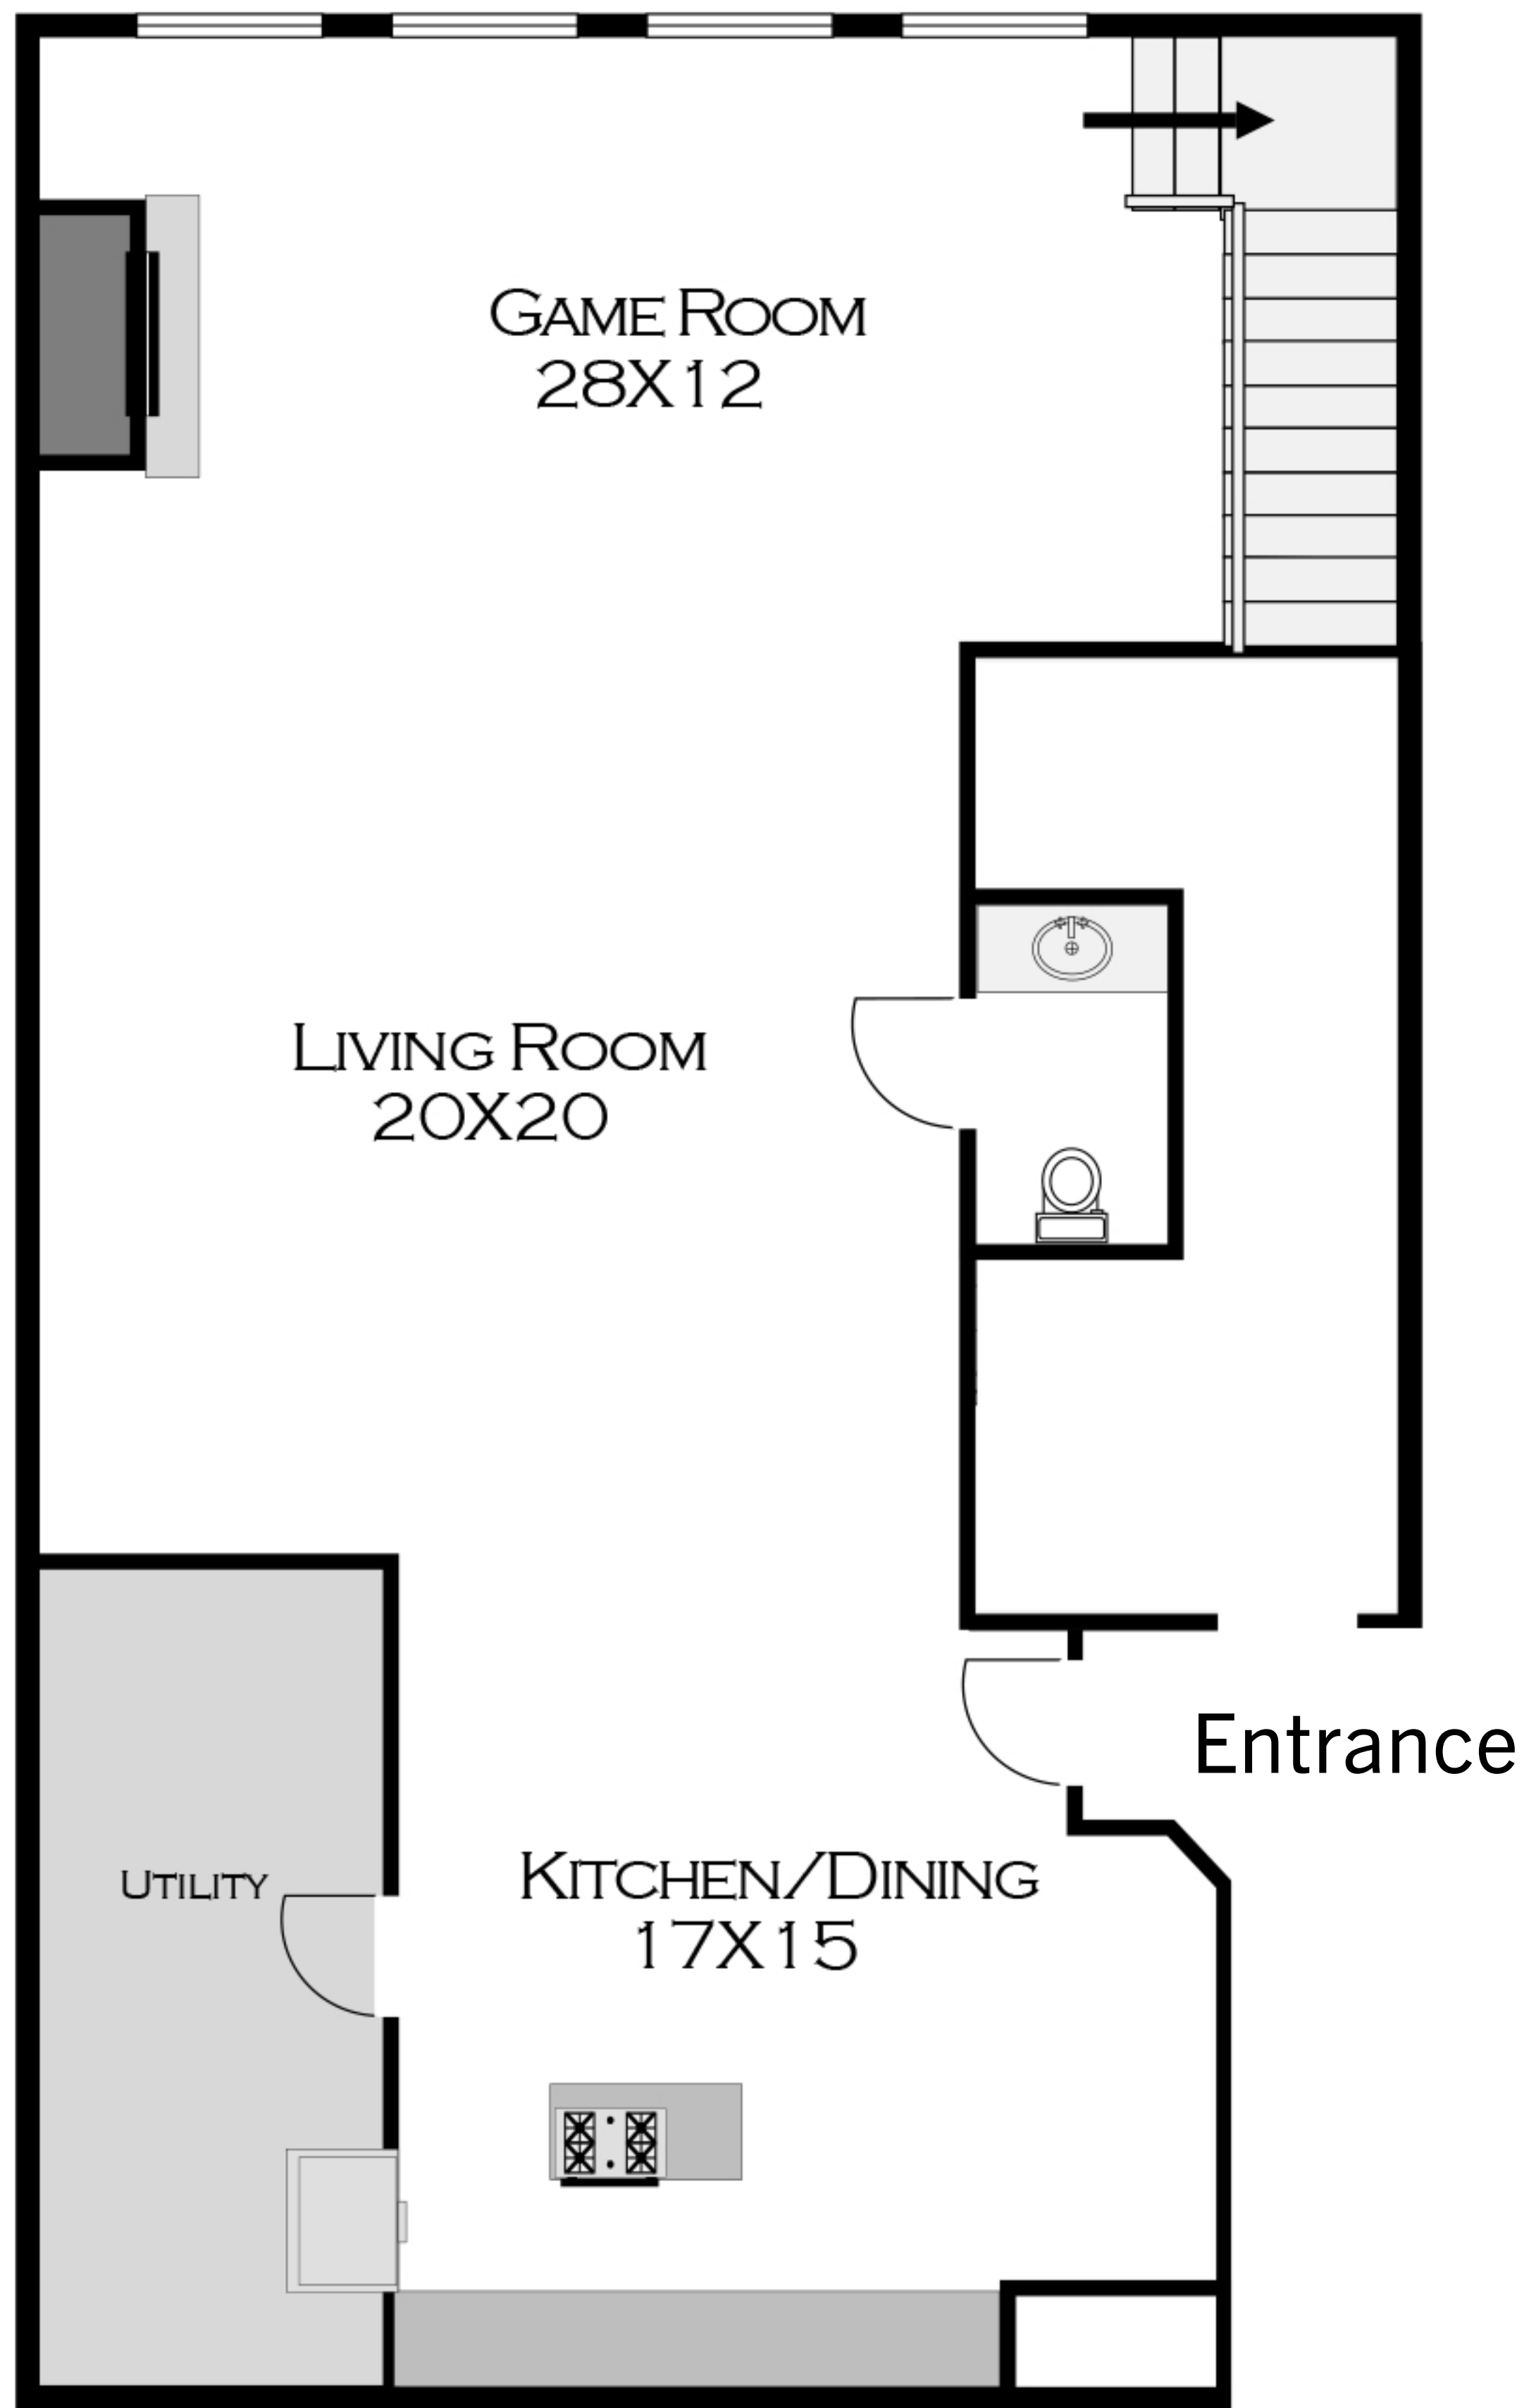

DELUXE PENTHOUSE

2,425 SF

MAIN FLOOR

2ND FLOOR