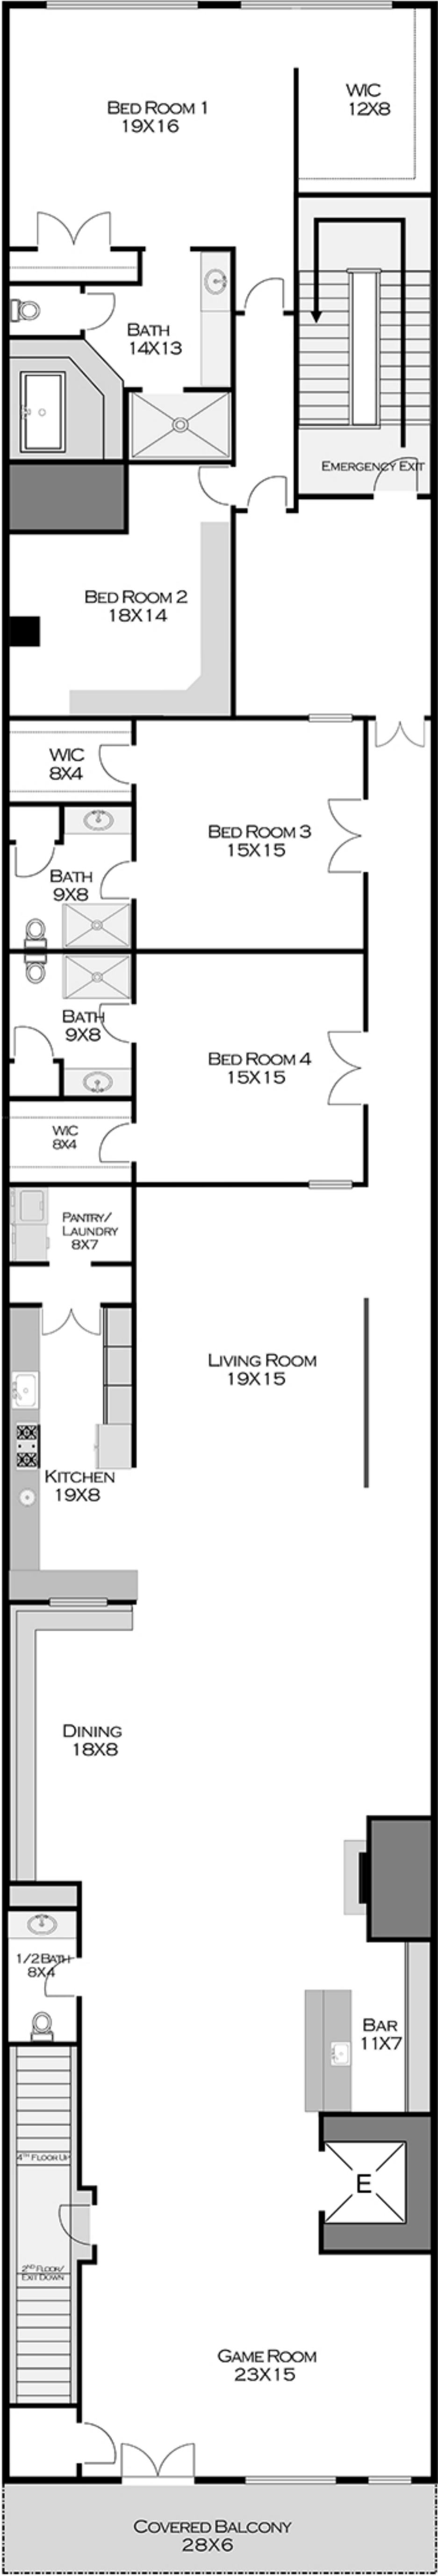

GRAND LOFT

4,415 SF

Emergency Exit Staircase

Exit Stairs

Elevator Entrance

Balcony